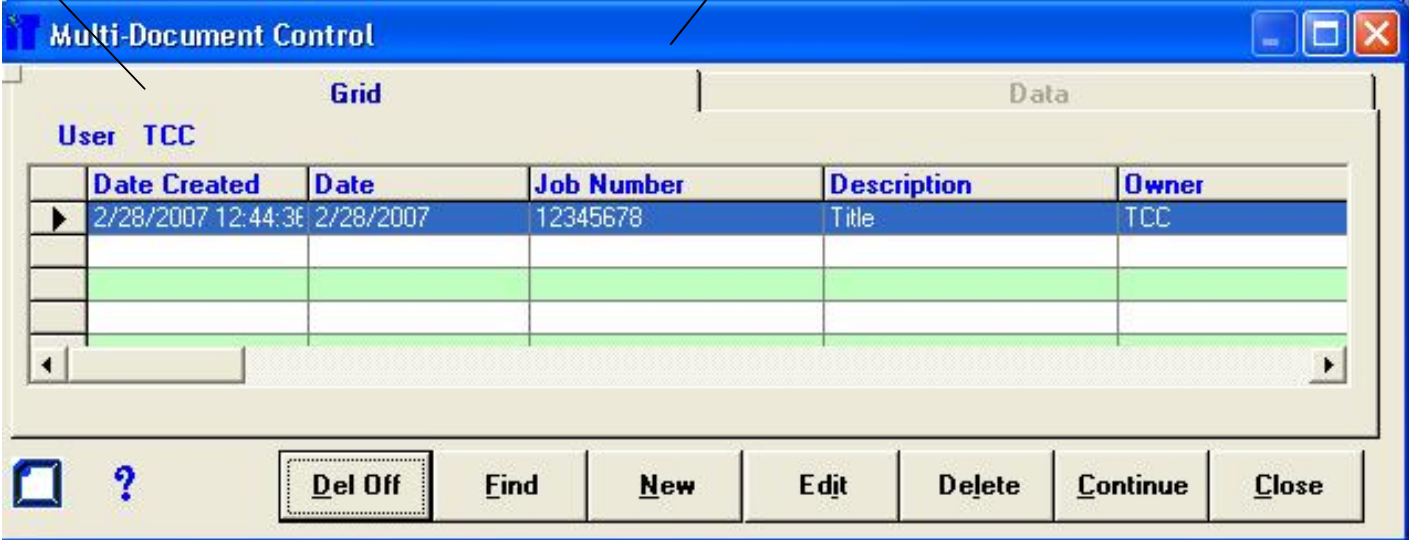

Multi-Document Control (MDC)

Attach and retrieve multiple digital data files for each record

Conveniently displays user name

Tabular view of your attached digital data files for convenient navigation

Displays attached digital data type: